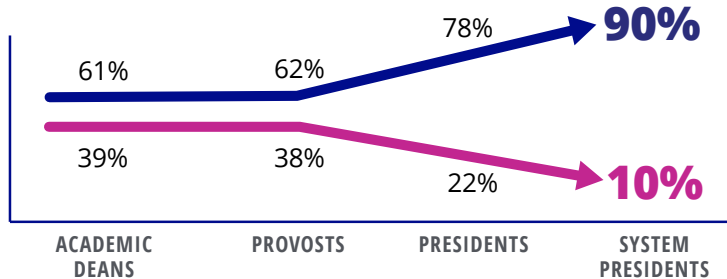

FAST FACTS

130 ELITE (R1) UNIVERSITIES (106 BOARDS) as of 9/15/21

So Many Women PhDs, So Few Women Leaders

Is It a Glass or Concrete Ceiling?

Major Gaps for Women of Color Presidents

Boards Are Lagging

Only **26%** of board chairs are women