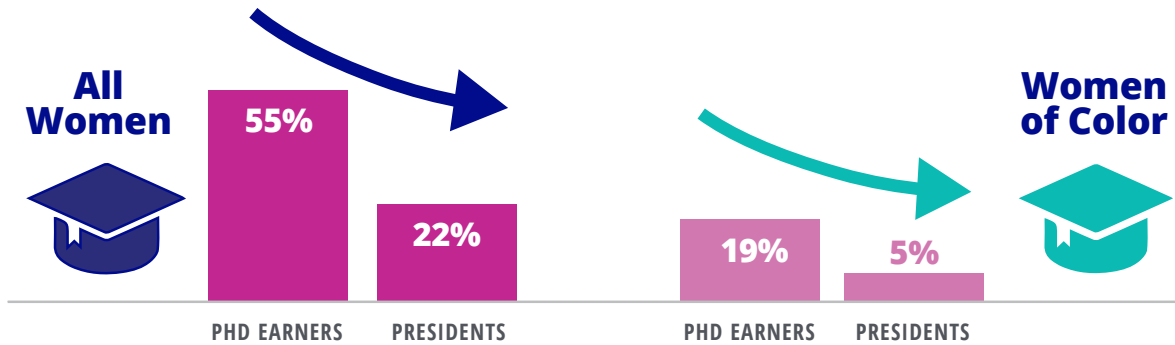

FAST FACTS

130 ELITE (R1) UNIVERSITIES (106 BOARDS) as of 9/15/21

So Many Women PhDs, So Few Women Leaders

Is It a Glass or Concrete Ceiling?

Major Gaps for Women of Color Presidents

Boards Are Lagging

Only **26%** of board chairs are women